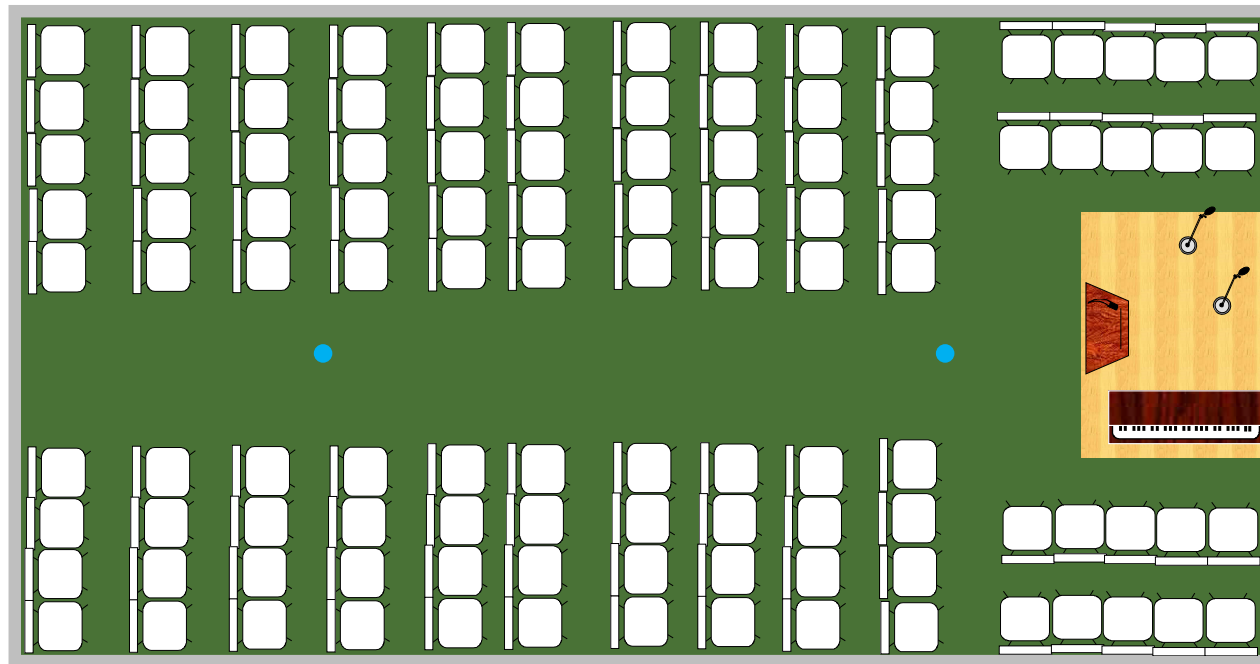

**20' x 40' auditorium seating floor plan**

● Blue dots = Center pole position

**120 Seating capacity with 6' x 8' stage shown**

**133 maximum seating capacity without stage**